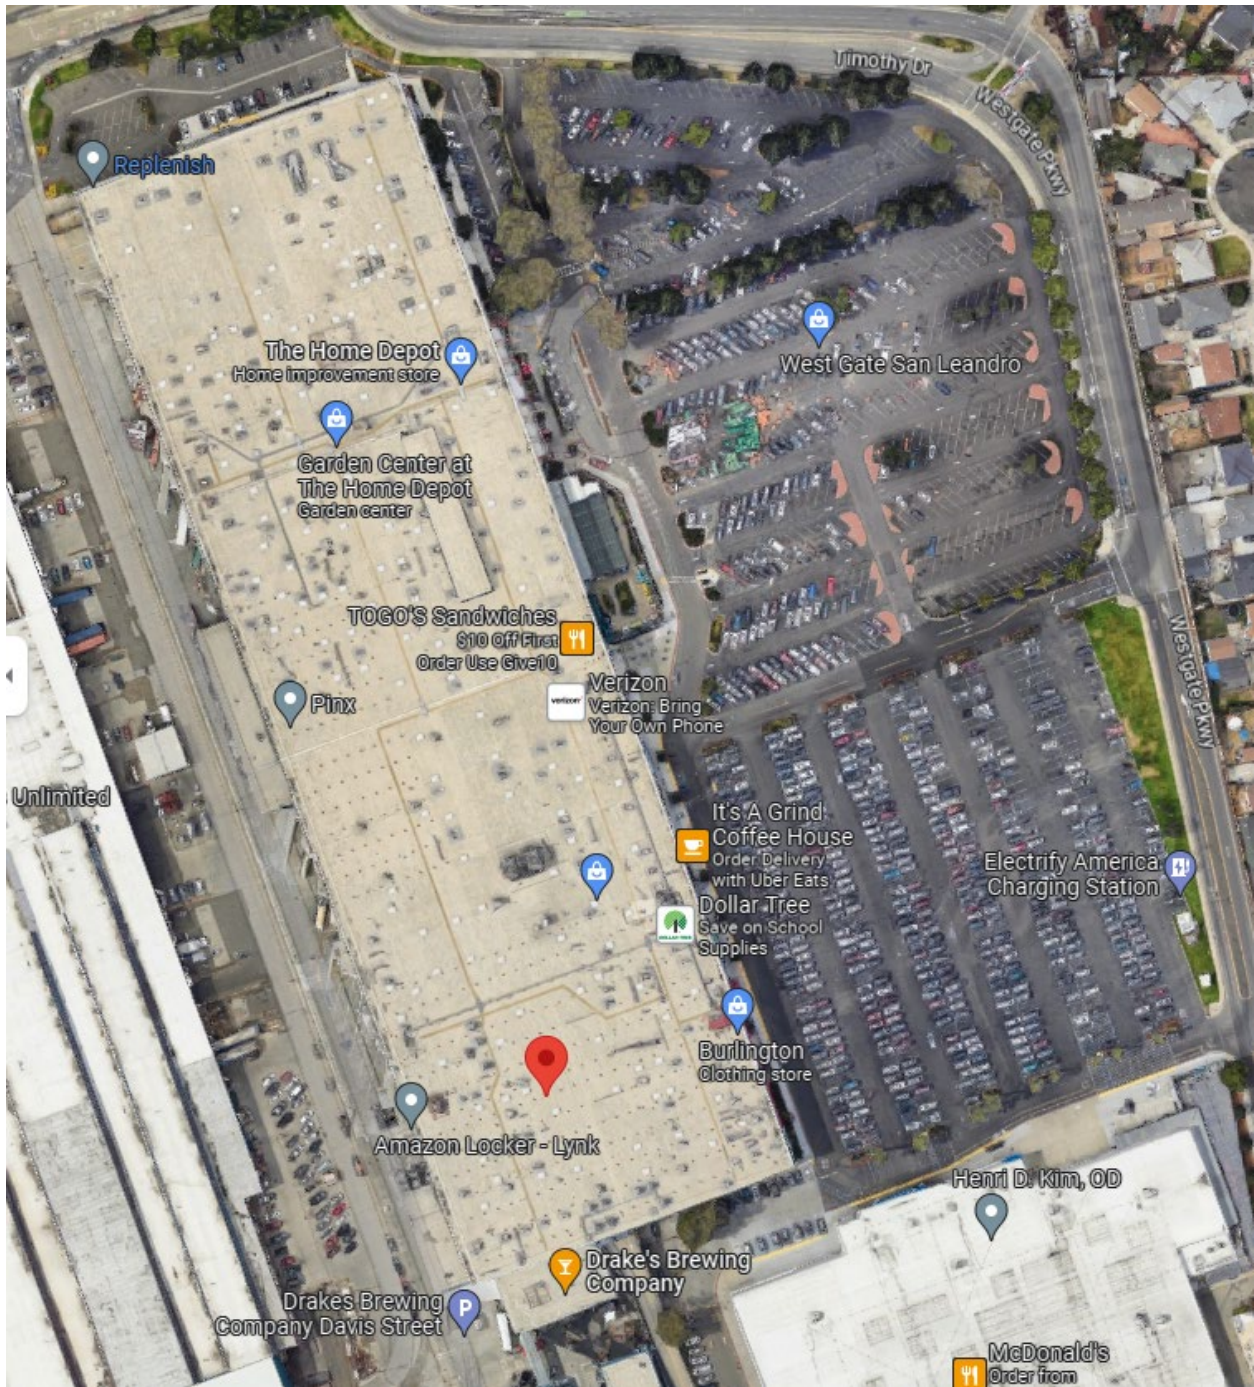

Enter at stairs next to Togo's. Gate 510 is located on the second floor. Elevator access is available at another entrance. Reach out to Kelly.leanos@deacon.com if accommodations are needed to access the second floor.

Open Parking available in front of Gate 510 in shopping center parking lot.

Reach out to Kelly.leanos@deacon.com if accommodations are needed to access the second floor.