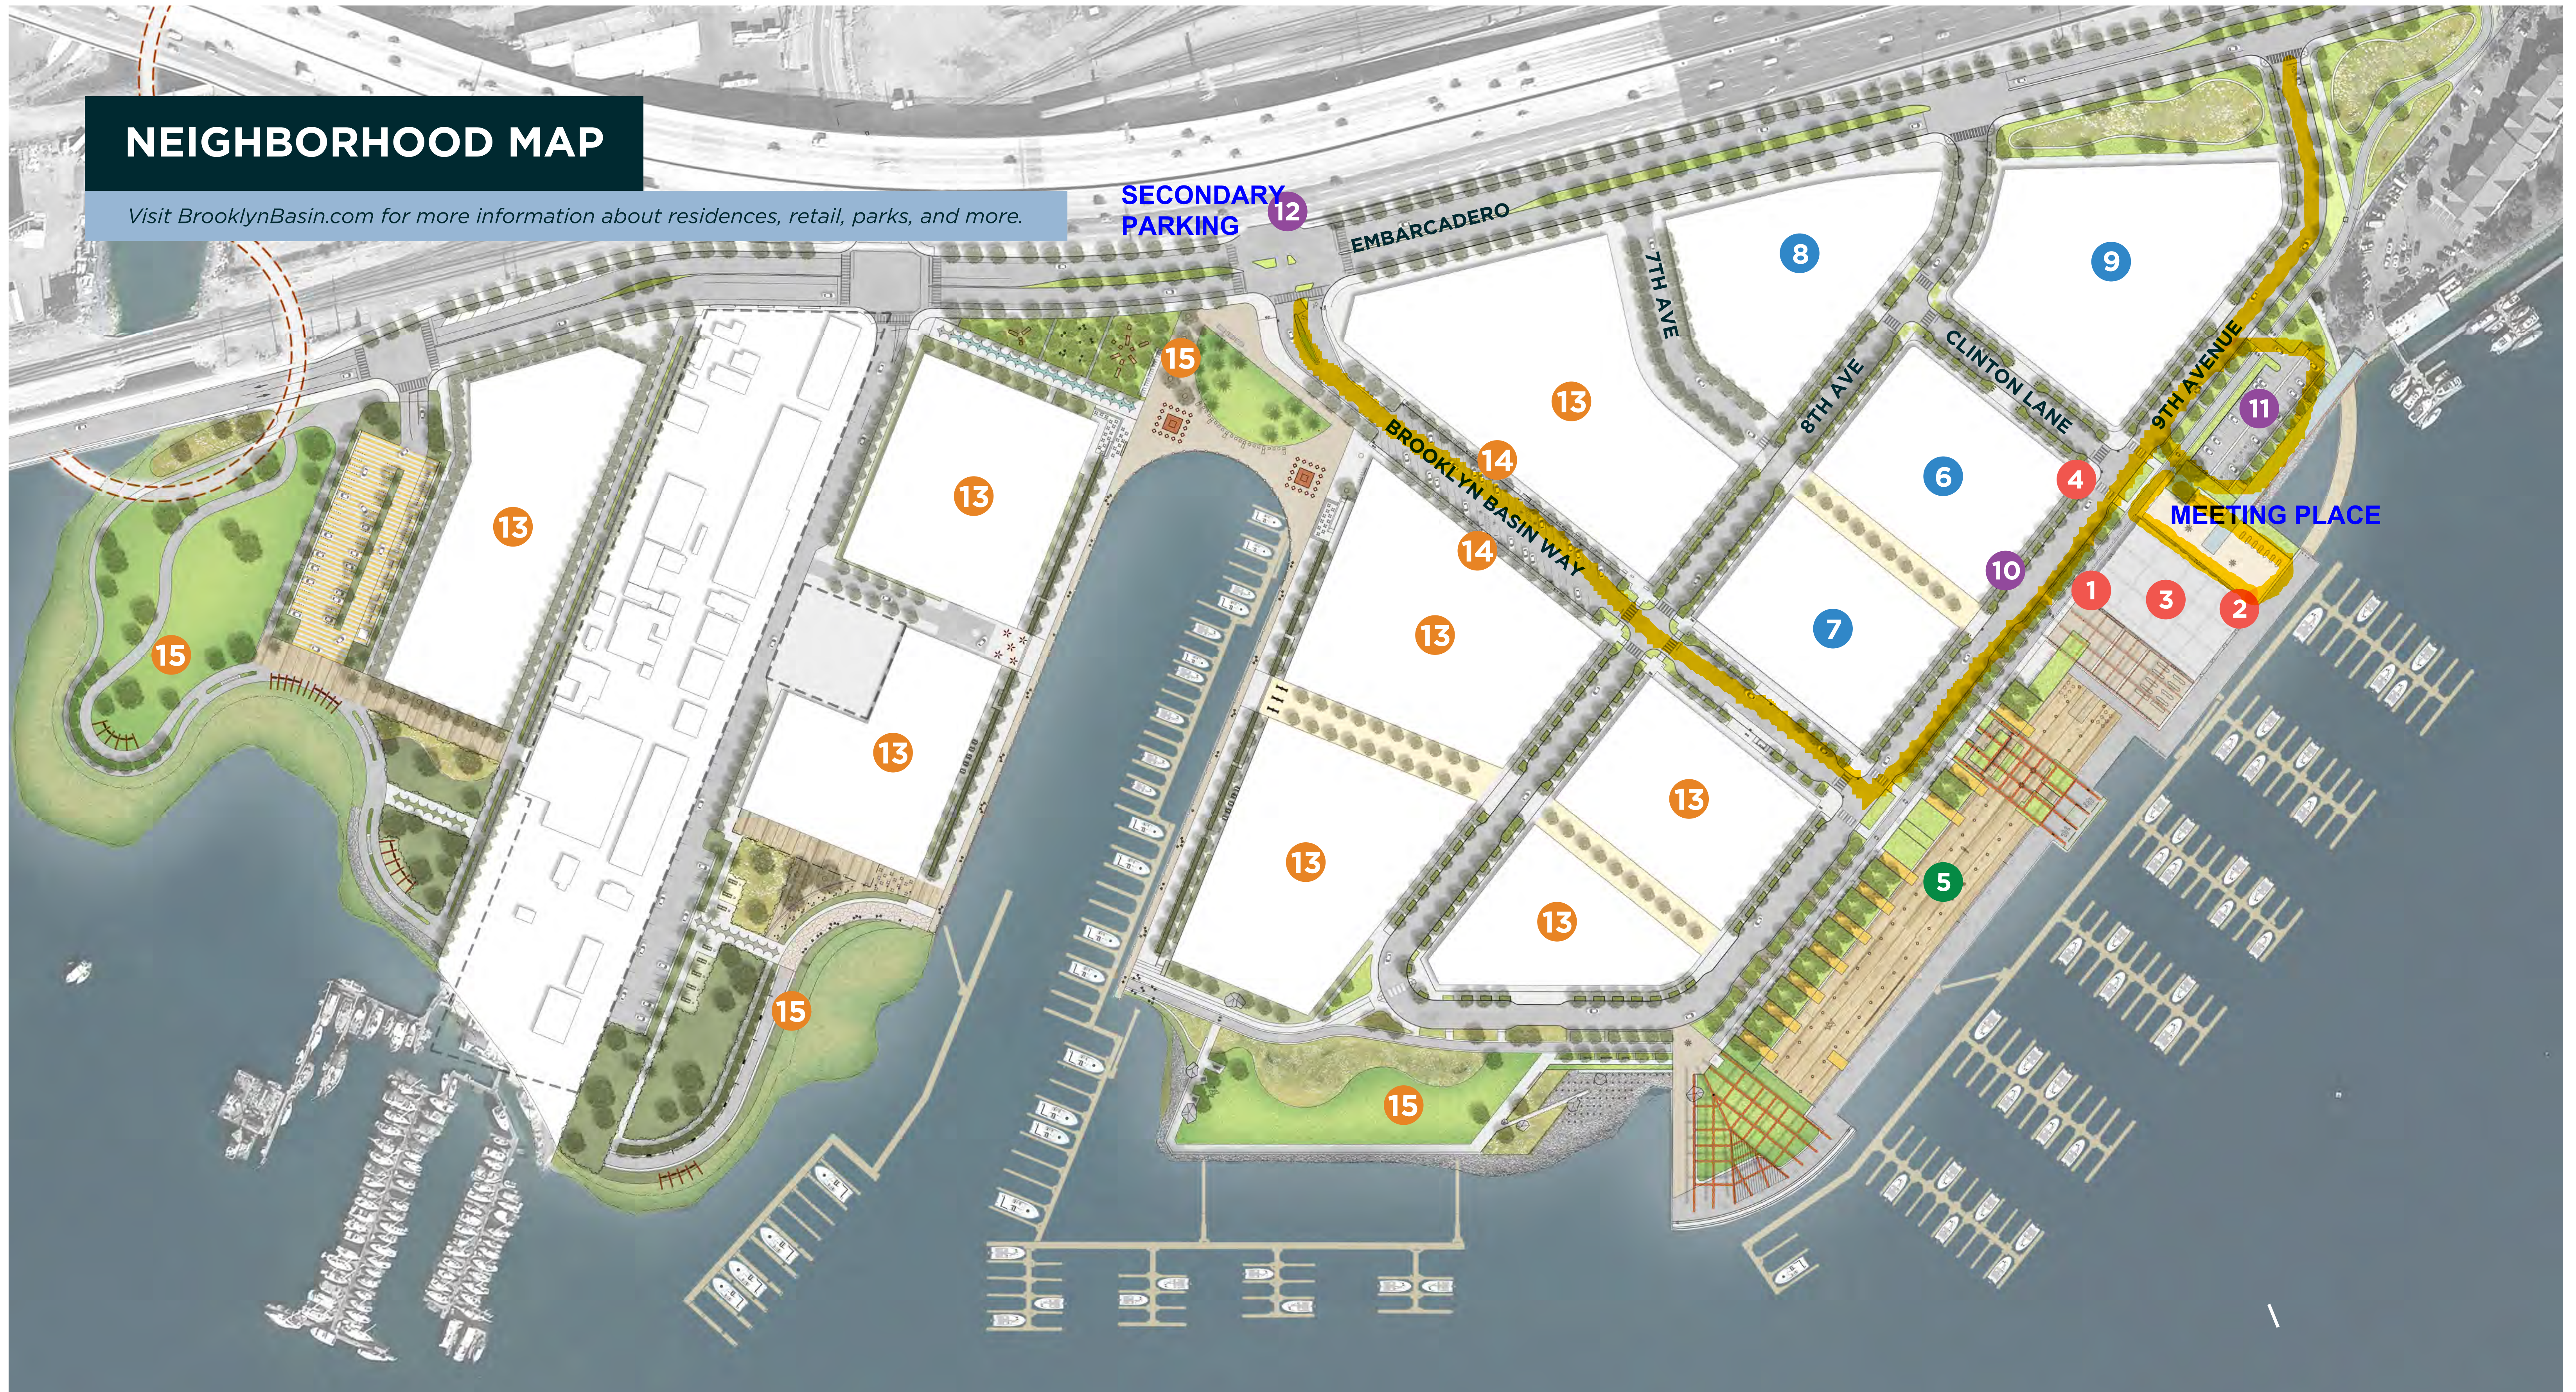

NEIGHBORHOOD MAP

Visit BrooklynBasin.com for more information about residences, retail, parks, and more.

Retail

- 1 Rocky's Market
- 2 California Canoe & Kayak
- 3 Oaklandish
- 4 Zocalo Coffee
(Opening Late 2022)

Parks

- 5 Township Commons

Residential

- 6 Orion
- 7 Artizan
- 8 Paseo Estero & Vista Estero
- 9 Foon Lok West

Transportation & Parking

- 10 Shuttle Stop
- 11 Terminal Building Parking Lot
- 12 Embarcadero Parking Lot
(Opening June 2022)

Future Development

- 13 Residences
- 14 Retail
- 15 Parks